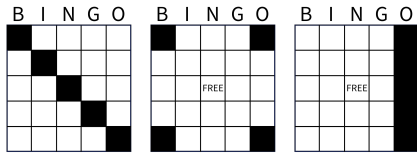

Regular Bingo Games 1-2, 4-7, 9-10, 12  
Straight Line or 4 Corners

## Second Chance Saturdays

Starting 12/7/24  
1pm & 3pm

1. Blue 6-Face Sheet  
Regular Bingo - Straight Line or 4 Corners \$99

2. Orange 6-Face Sheet  
Double Bingo - Straight Line or 4 Corners \$99  
Second Chance \$50