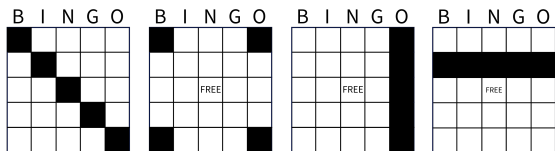

Regular Bingos
Diagonal, 4 Corners or Straight Line

COSMIC BINGO

STARTING 10/12/24

1. Blue 6-Face Sheet - Regular Bingo
Diagonal, 4 Corners or Straight Line

\$99

2. Pink Sheet - Martini Glass

\$200

3. Green Sheet - Regular Bingo
Diagonal, 4 Corners or Straight Line

\$99

4. Orange Sheet - Double Bingo
Diagonal, 4 Corners or Straight Line

\$99

5. Yellow Sheet - Extras \$2 Each
Single Outside Line - Any Side

\$99

Crazy L - Any Corner

\$200

Outside Edge

\$200

6. Pink Striped Single Sheet
Last Person Standing - Extras \$2 Each
Last person with NO daubs on their
game sheet wins

\$200

7. Lime Sheet - Any Six Pack

\$99

8. Pink Striped Sheet - Regular Bingo
Diagonal, 4 Corners or Straight Line